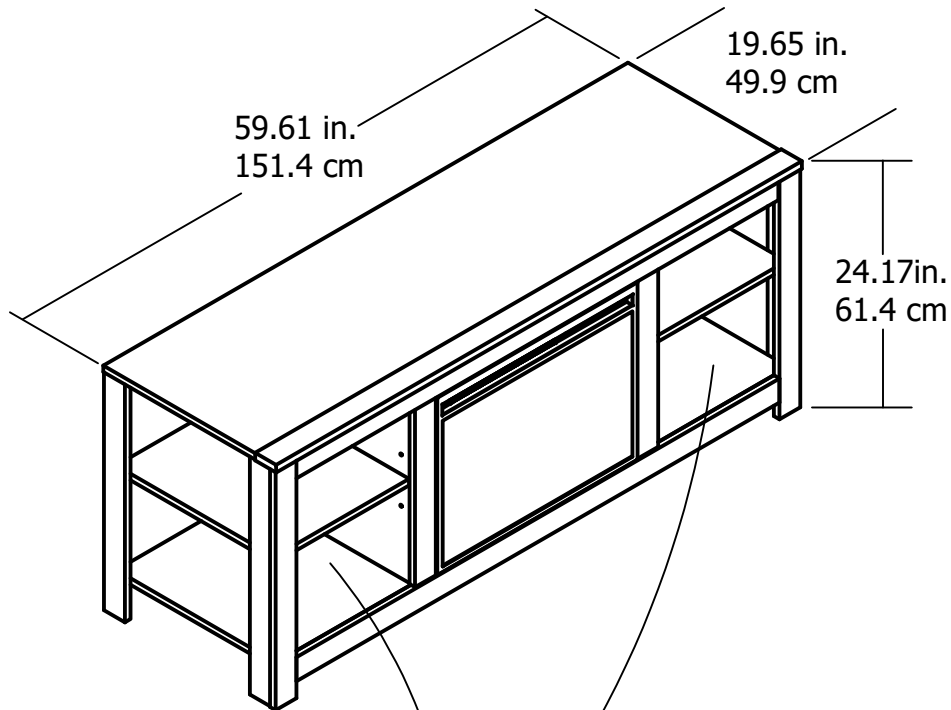

6850

Interior Storage dimensions:  
(4) storage spaces (adjustable heights)  
15.3 in. (38.8 cm) W  
19.4 in. (49.3 cm) H  
17.9 in. (45.5 cm) D  
3.07 cubic feet each

Overall Product Size:  
59.61"W x 19.65"D x 24.17"H  
151.4cm W x 49.9cm D x 61.4cm H

Wood Breakdown: 94%  
Total storage: 6.14 cubic feet

Unit holds 65" - 74" TV's

15 lbs  
6.8 kg

15 lbs  
6.8 kg

Maximum Weight Capacities  
Unit Weight: 94 lbs. (42.6 kg)