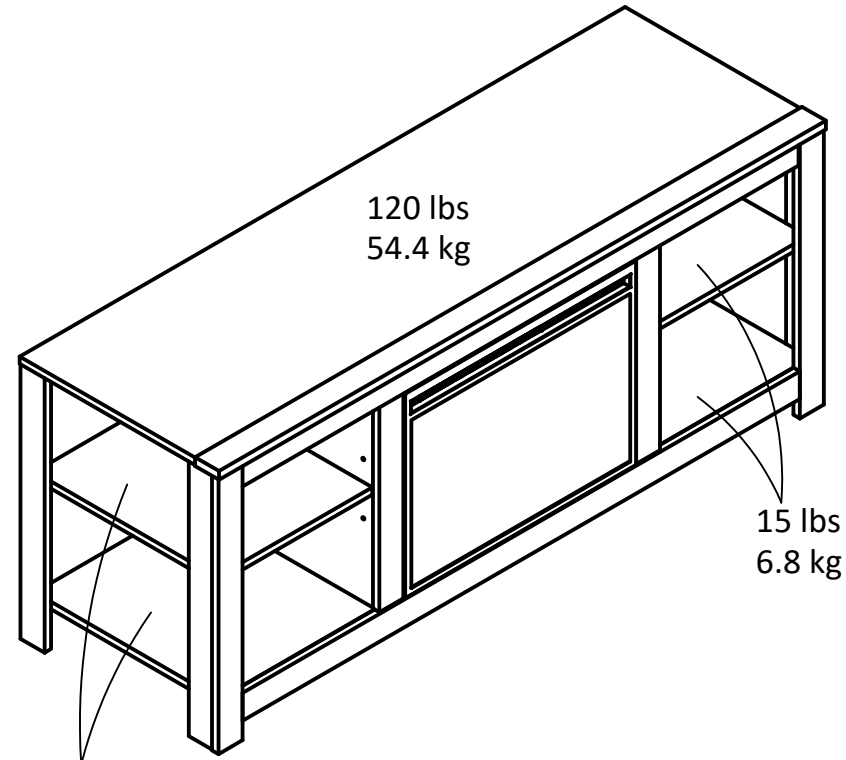

6850

Interior Storage dimensions:  
(4) storage spaces (adjustable heights)  
15.3 in. (38.8 cm) W  
19.4 in. (49.3 cm) H  
17.9 in. (45.5 cm) D  
3.07 cubic feet each

Overall Product Size:  
59.61"W x 19.65"D x 24.17"H  
151.4cm W x 49.9cm D x 61.4cm H

Wood Breakdown: 94%  
Total storage: 6.14 cubic feet

Unit holds 65" - 74" TV's

15 lbs  
6.8 kg

15 lbs  
6.8 kg

Maximum Weight Capacities  
Unit Weight: 94 lbs. (42.6 kg)